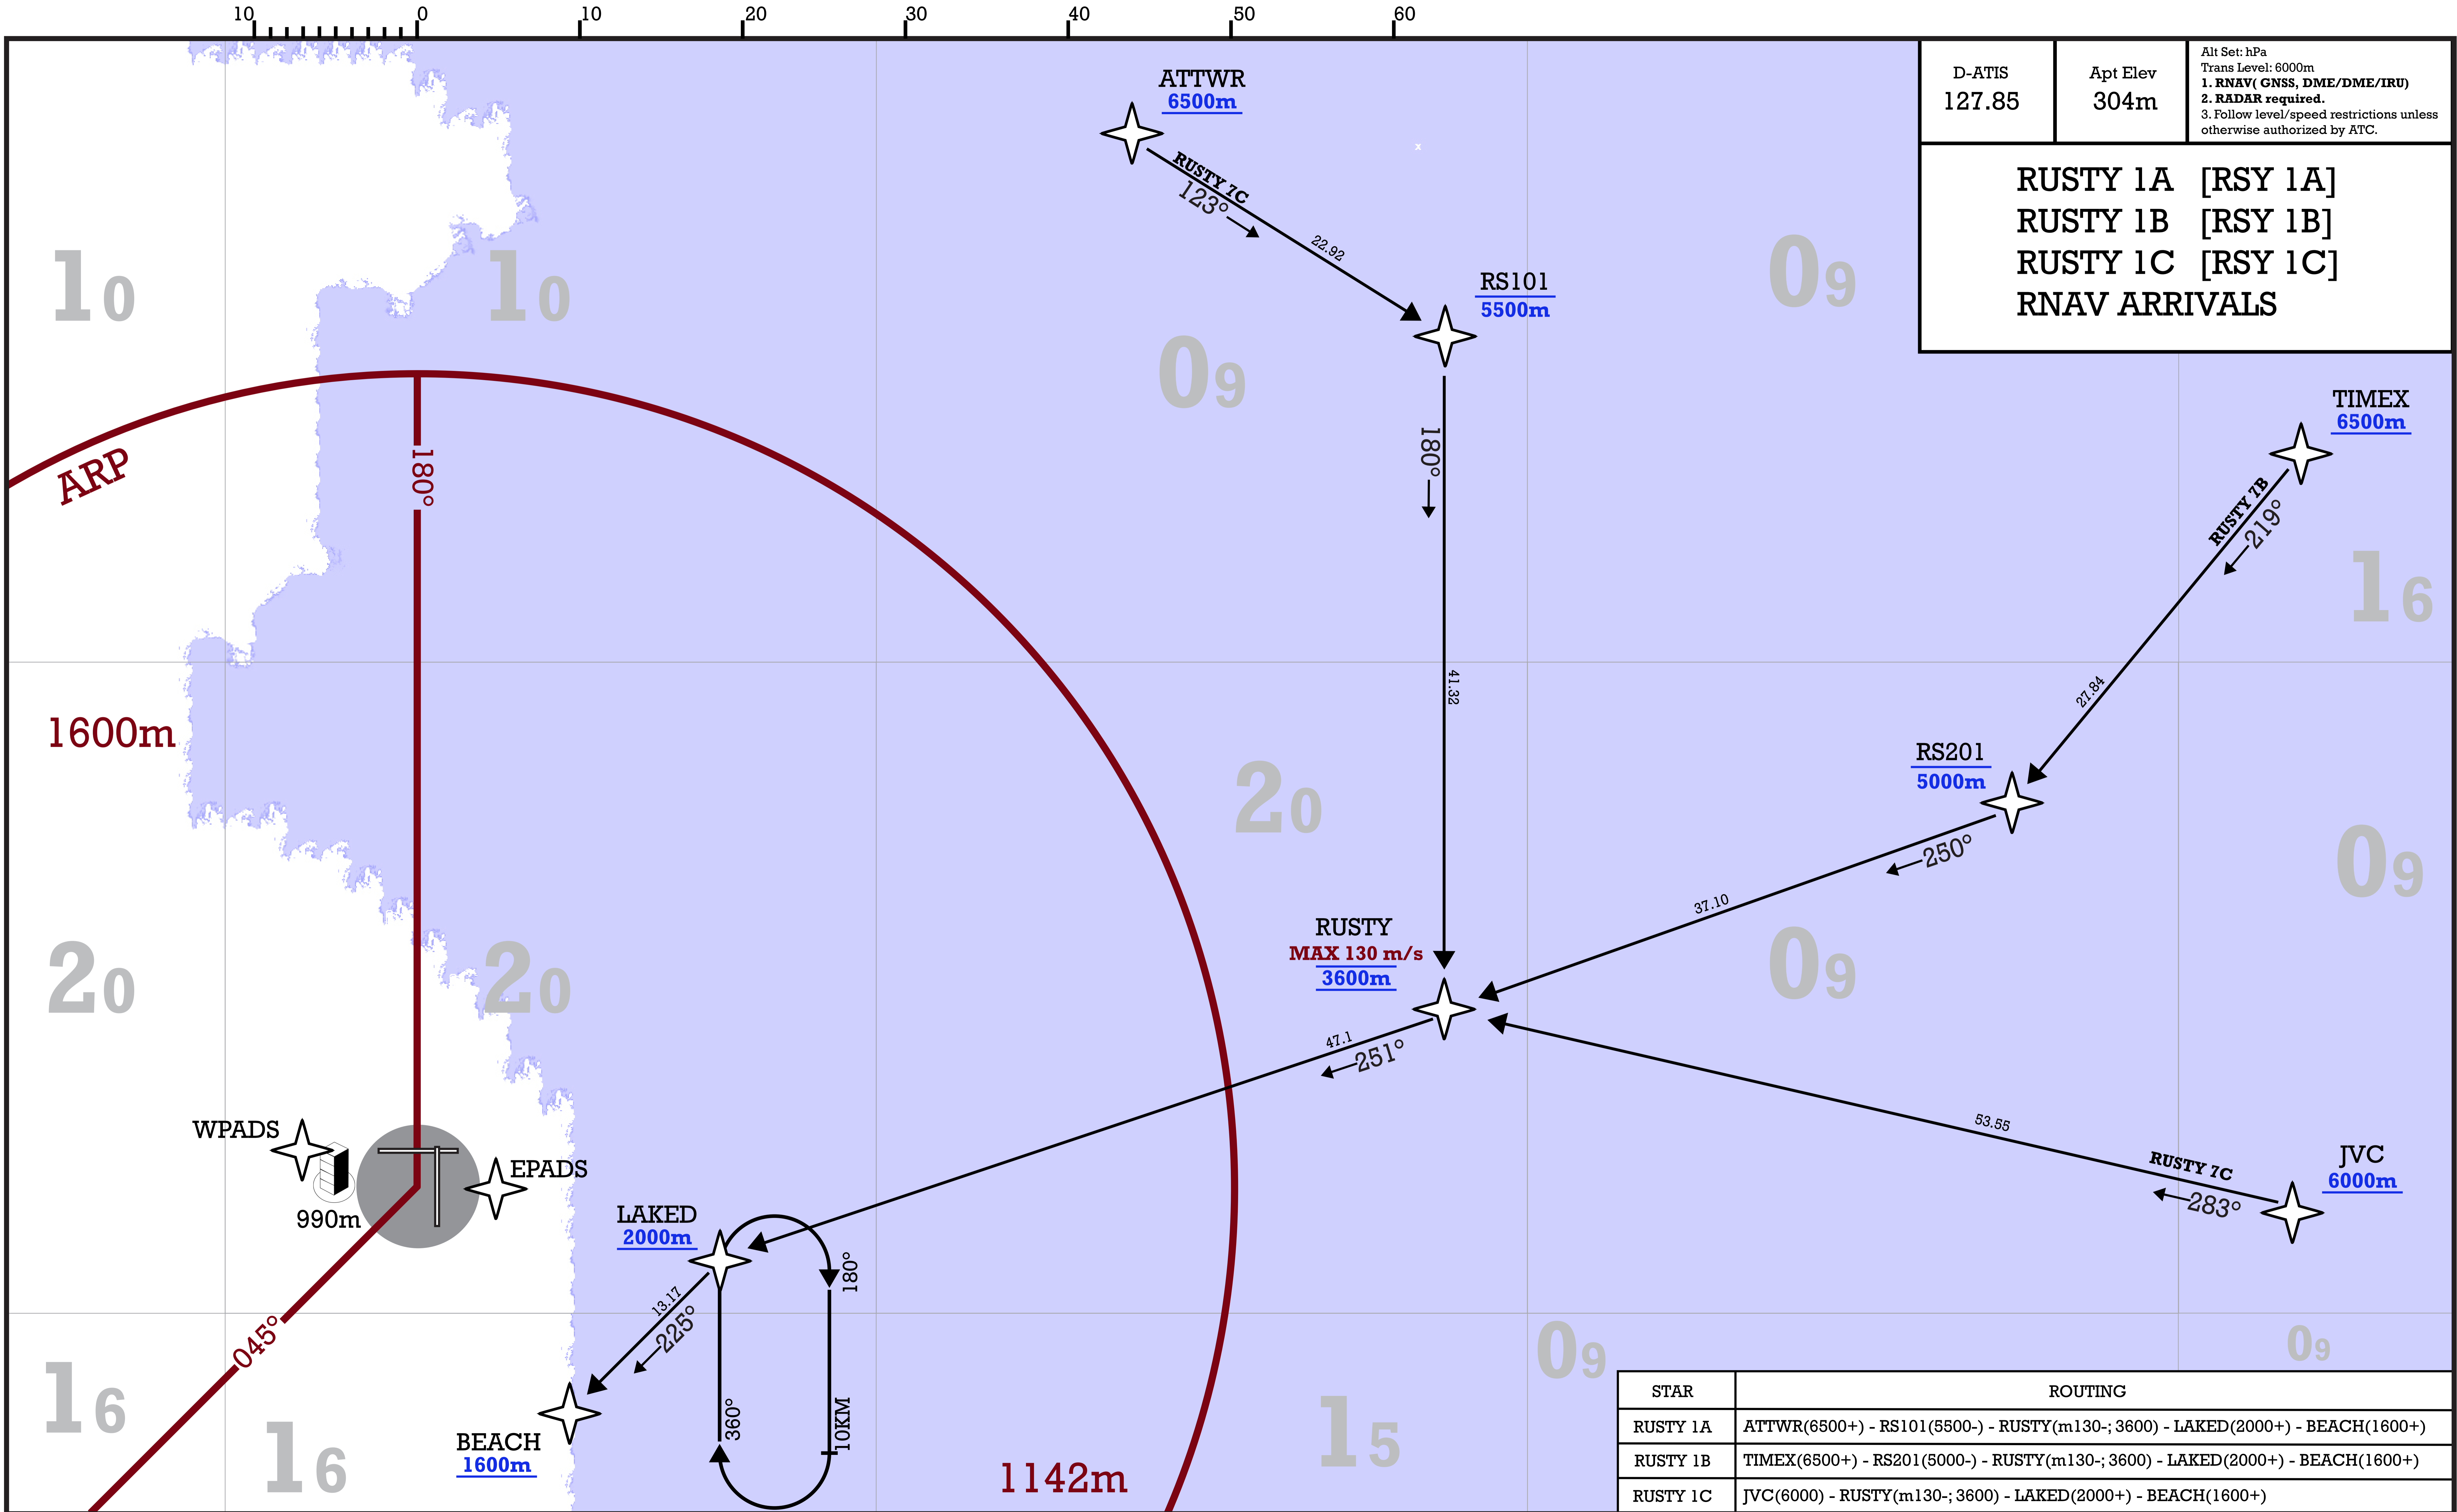

CHANGES: New Procedure.

© ANKUR BORUAH, 2023. ALL RIGHTS RESERVED.

D-ATIS 127.85	Apt Elev 304m	Alt Set: hPa Trans Level: 6000m 1. RNAV (GNSS, DME/DME/IRU) 2. RADAR required. 3. Follow level/speed restrictions unless otherwise authorized by ATC.
RUSTY 1A [RSY 1A] RUSTY 1B [RSY 1B] RUSTY 1C [RSY 1C] RNAV ARRIVALS		

STAR	ROUTING
RUSTY 1A	ATTWR(6500+) - RS101(5500-) - RUSTY(m130-; 3600) - LAKED(2000+) - BEACH(1600+)
RUSTY 1B	TIMEX(6500+) - RS201(5000-) - RUSTY(m130-; 3600) - LAKED(2000+) - BEACH(1600+)
RUSTY 1C	JVC(6000) - RUSTY(m130-; 3600) - LAKED(2000+) - BEACH(1600+)

VDEO/DEO
DEOIS AIRPORT

13 SPE 43

2-2

Eff 13 Sep

DEOIS, VIENEO
RNAV STAR